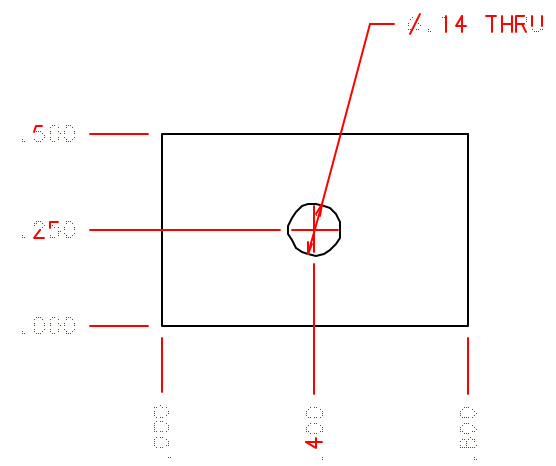

BILL OF MATERIAL

ITEM	Q'TY	DRW. NO.	DESCRIPTION	MATERIAL
------	------	----------	-------------	----------

MATERIAL: ALUM 6061-T6  
 QUANTITY: TWO

	<b>TOLERANCES</b> <small>(UNLESS OTHERWISE NOTED)</small>	<b>DRAWING NUMBER</b> SA2-014	<b>INSTITUTE FOR ASTRONOMY</b> <small>2680 WOODLAND TR., HENRIEVILLE, NY 13352</small>	
	NCXT ASSY X.X ±0.02 SA2-001 X.XX ±0.005	DATE: 11/01/99 DESIGNER: NCILL	NAME: CALIBX TRENCH BLOCK INSTRUMENT: SPCX TELESCOPE: IRTT	SIZE: B
	X.XXX ±0.001 < ±0.5*	JOB #: MFG:	SCALE: 1:1	SHEET NO. 1 OF 1