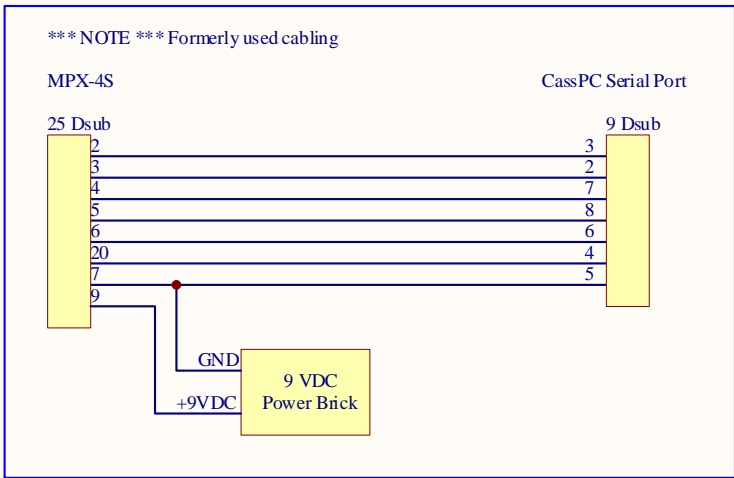

A

B

C

D

Title		
Mirror Positioning Sensor Electronics		
Size	Number	Revision
A		
Date:	5/28/2010	Sheet of
File:	C:\Documents and Settings\...MirrorPositioningSensorElectronics.SCHDOC	1 of 1

A

B

C