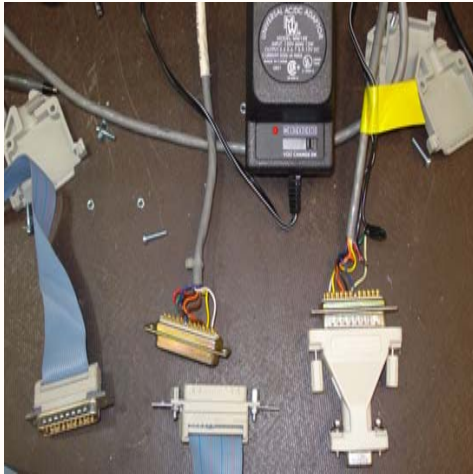

A

B

C

D

Title		
Mirror Positioning Sensor Electronics		
Size	Number	Revision
A		
Date:	5/28/2010	Sheet of
File:	C:\Documents and Settings\...MirrorPositioningSensorElectronics.SCHDOC	1 of 1

A

B

C