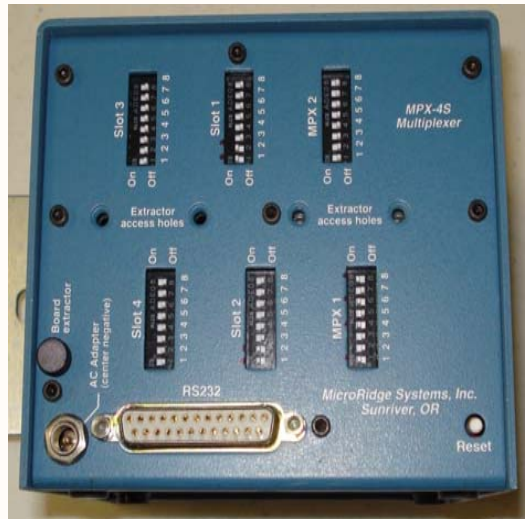

A

B

C

D

Title		
Mirror Positioning Sensor Electronics		
Size	Number	Revision
A		
Date:	5/28/2010	Sheet of
File:	C:\Documents and Settings\...MirrorPositioningSensorElectronics.SCHDOC	1 of 1

A

B

C