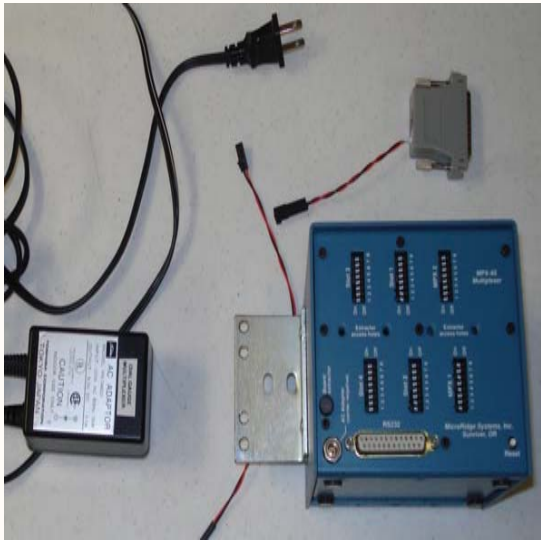

A

B

C

D

Title		
Mirror Positioning Sensor Electronics		
Size	Number	Revision
A		
Date:	5/28/2010	Sheet of
File:	C:\Documents and Settings\...MirrorPositioningSensorElectronics.SCHDOC	1 of 1

A

B

C