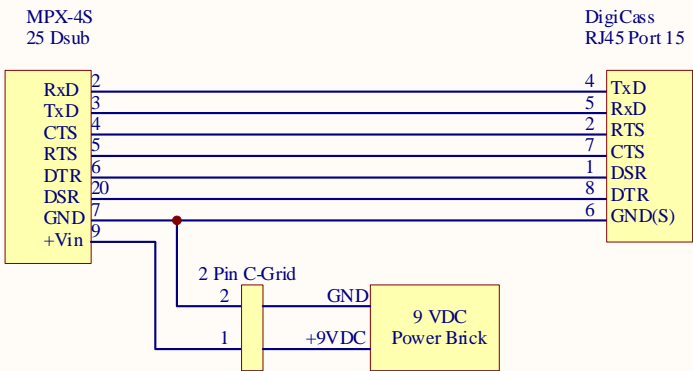

A

B

C

D

Title		
Mirror Positioning Sensor Electronics		
Size	Number	Revision
A		
Date:	5/28/2010	Sheet of
File:	C:\Documents and Settings\...MirrorPositioningSensorElectronics.SCHDOC	1 of 1

A

B

C